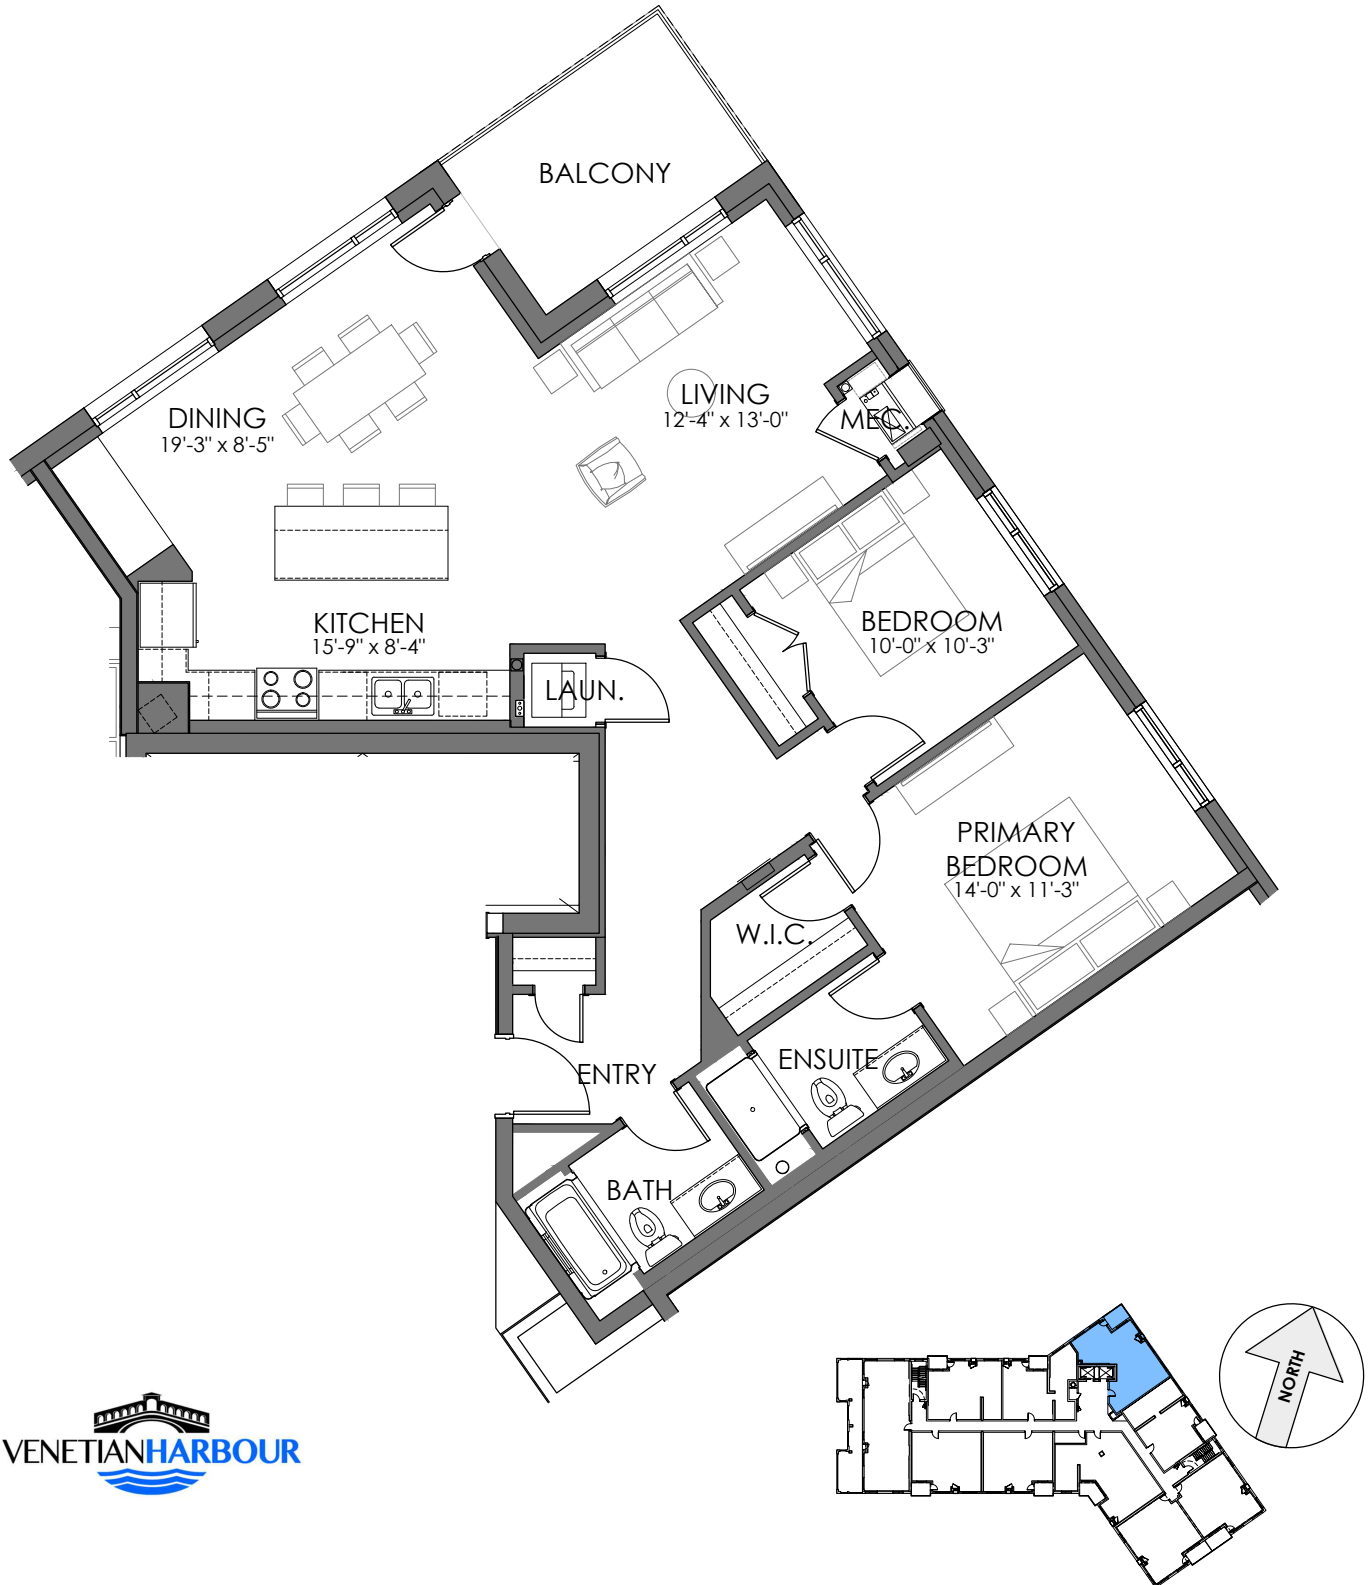

THE BIMINI - SUITE F

Two Bedroom / Two Bath
1,239 SF TOTAL
89 SF of Balcony

All dimensions, specifications and layouts are approximate only and are subject to change without notice. Tile patterns may vary. window size and location may vary. actual usable floor space may vary from stated floor area. Bulkheads required for mechanical purposes such as kitchen and washroom exhausts and heating and cooling ducts have not been indicated.