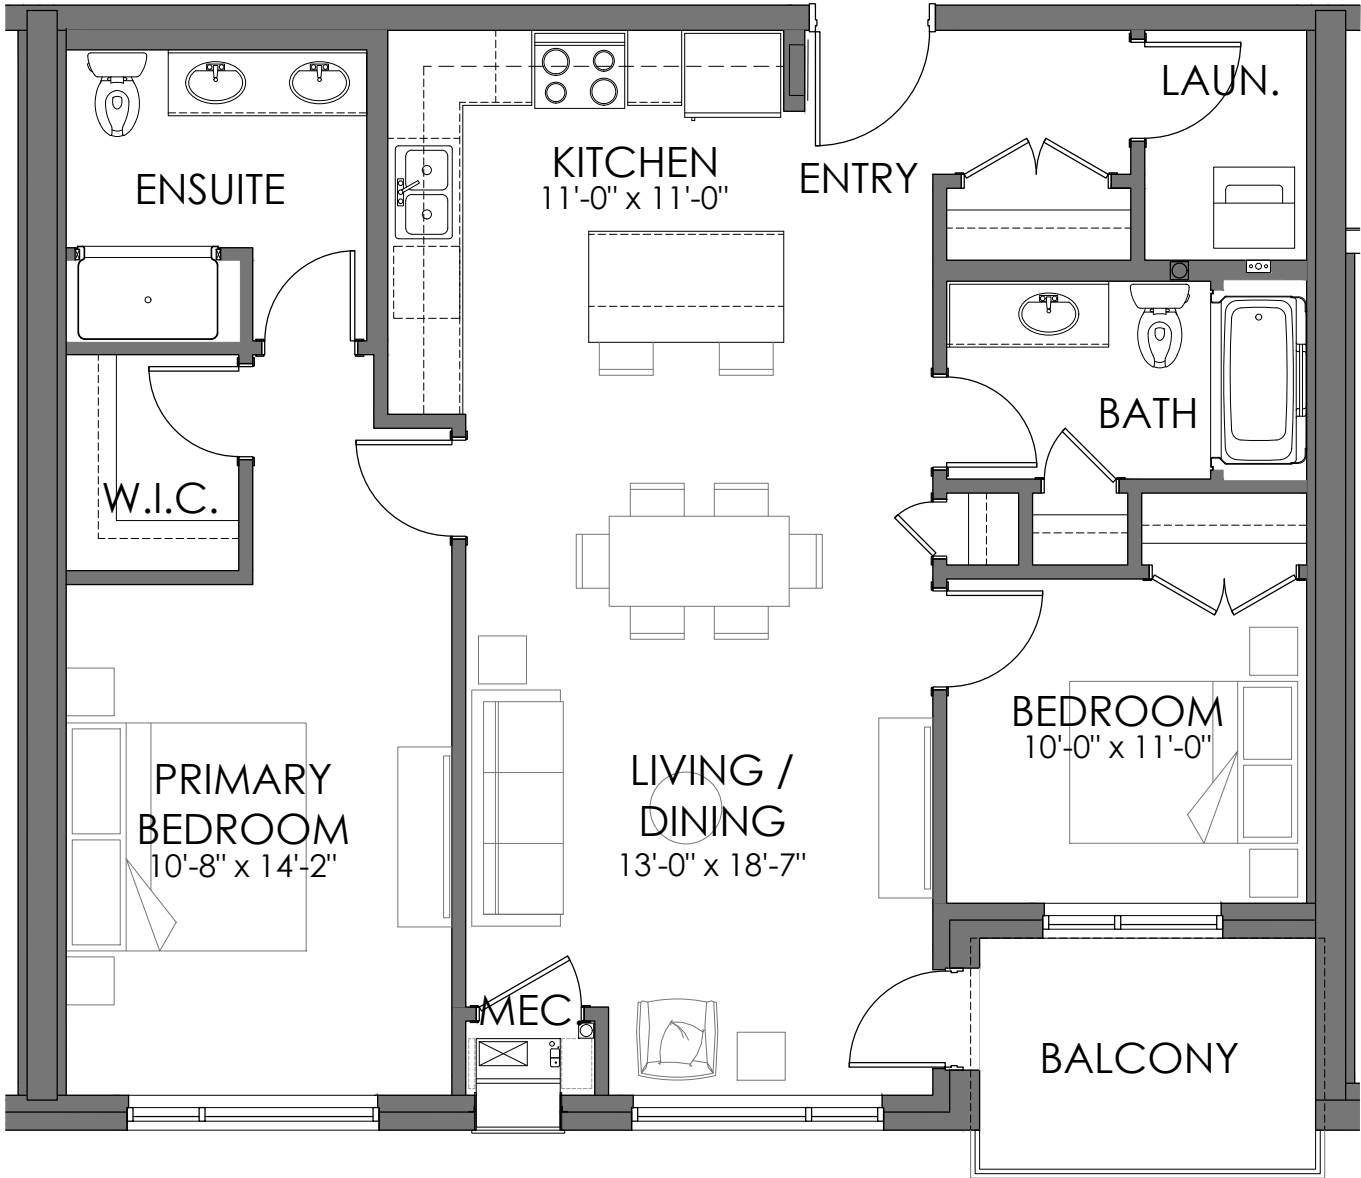

THE BLUEWATER - SUITE C - BARRIER FREE

Two Bedroom / Two Bath

1,069 SF TOTAL

63 SF of Balcony

All dimensions, specifications and layouts are approximate only and are subject to change without notice. Tile patterns may vary. window size and location may vary. actual usable floor space may vary from stated floor area. Bulkheads required for mechanical purposes such as kitchen and washroom exhausts and heating and cooling ducts have not been indicated.

THE BLUEWATER - SUITE C

Two Bedroom / Two Bath

1,069 SF TOTAL

63 SF of Balcony

All dimensions, specifications and layouts are approximate only and are subject to change without notice. Tile patterns may vary. window size and location may vary. actual usable floor space may vary from stated floor area. Bulkheads required for mechanical purposes such as kitchen and washroom exhausts and heating and cooling ducts have not been indicated.