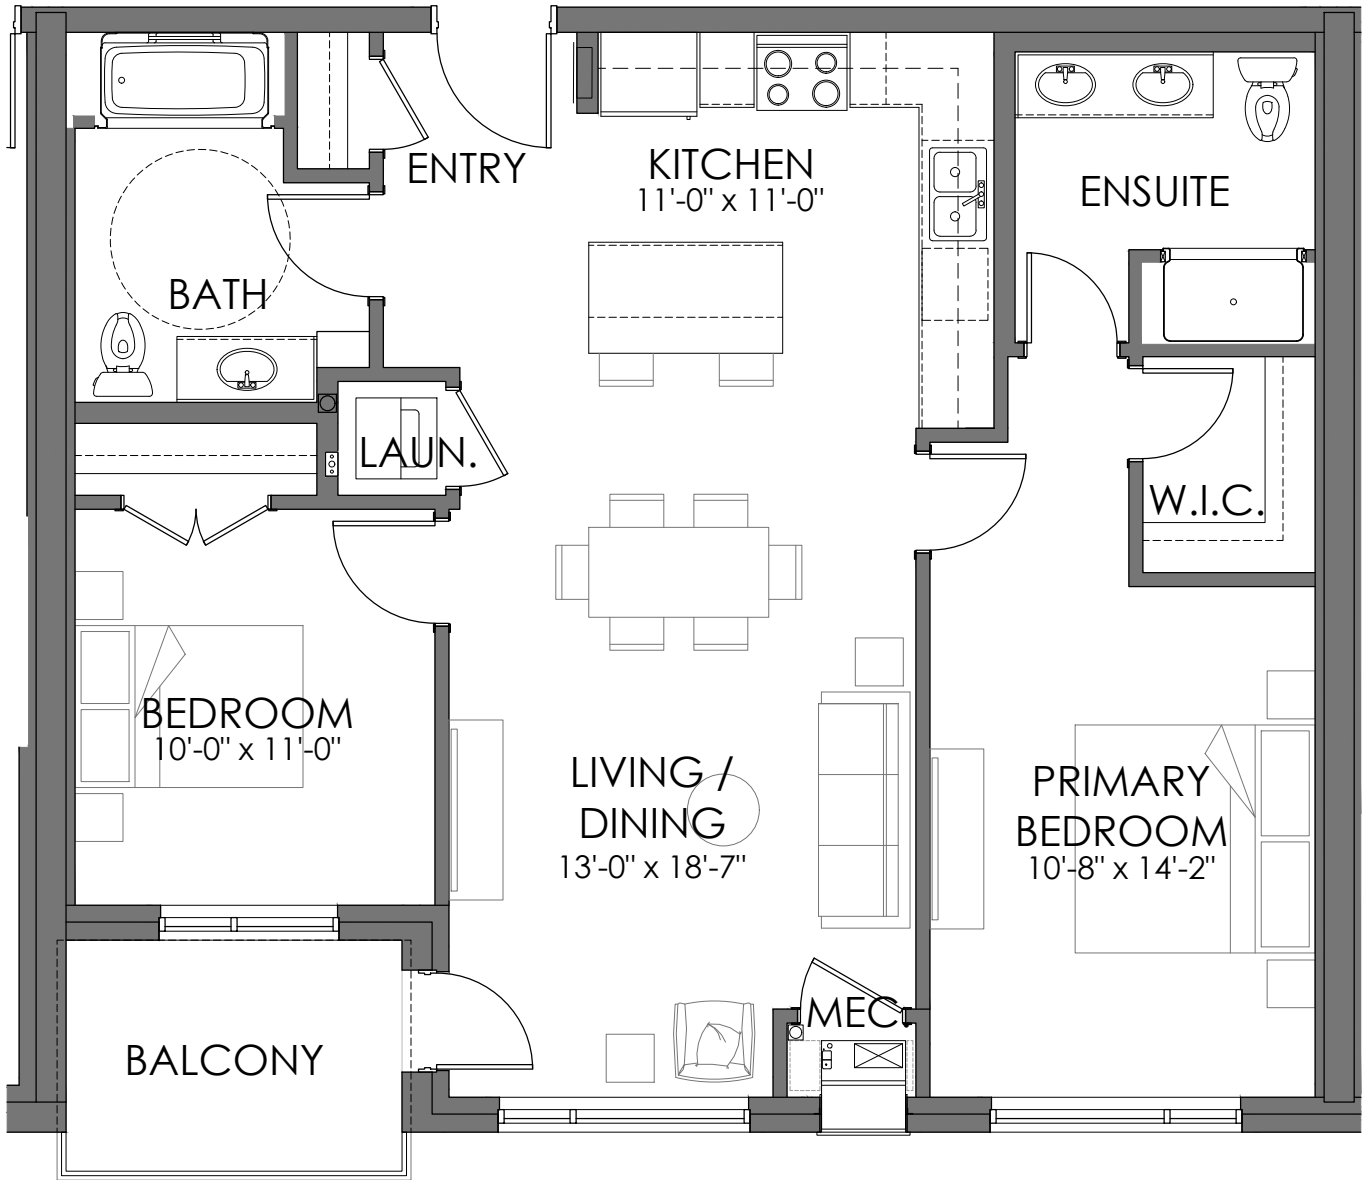

THE BLUEWATER - SUITE C - BARRIER FREE

Two Bedroom / Two Bath

1,069 SF TOTAL

63 SF of Balcony

All dimensions, specifications and layouts are approximate only and are subject to change without notice. Tile patterns may vary. window size and location may vary. actual usable floor space may vary from stated floor area. Bulkheads required for mechanical purposes such as kitchen and washroom exhausts and heating and cooling ducts have not been indicated.

THE BLUEWATER - SUITE C

Two Bedroom / Two Bath

1,069 SF TOTAL

63 SF of Balcony

All dimensions, specifications and layouts are approximate only and are subject to change without notice. Tile patterns may vary. window size and location may vary. actual usable floor space may vary from stated floor area. Bulkheads required for mechanical purposes such as kitchen and washroom exhausts and heating and cooling ducts have not been indicated.