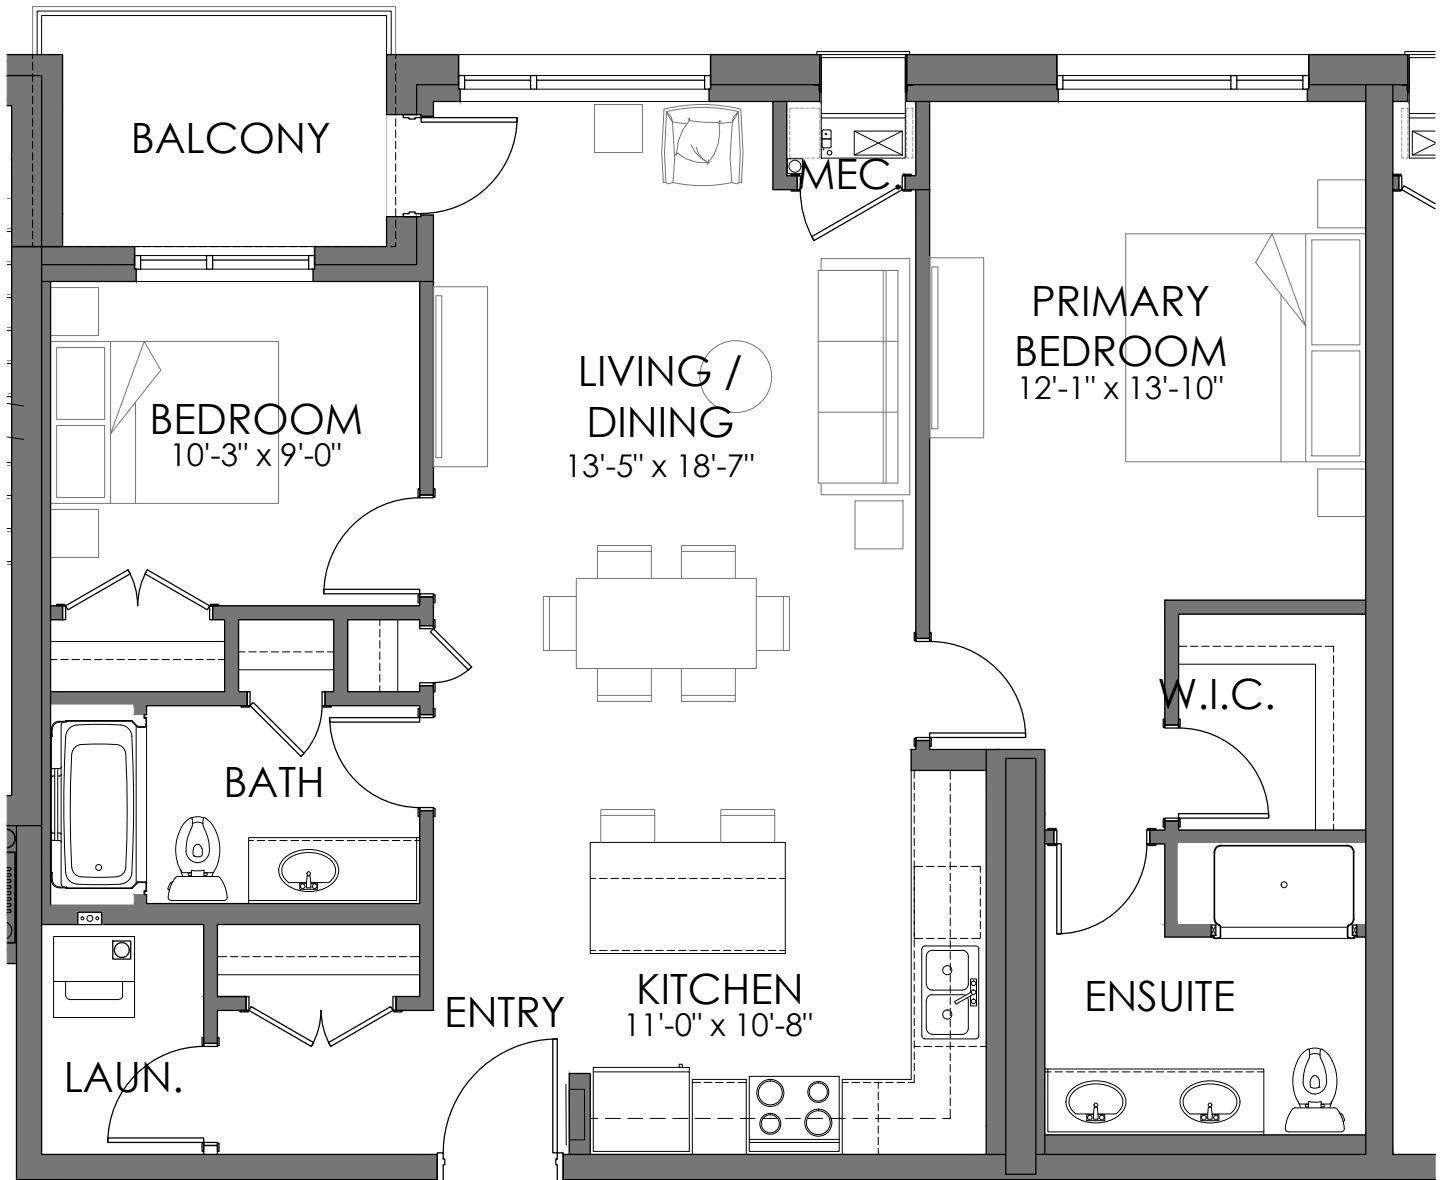

# THE BRIDGEVIEW - SUITE B

Two Bedroom / Two Bath

**1,138 SF TOTAL**

61 SF of Balcony

All dimensions, specifications and layouts are approximate only and are subject to change without notice. Tile patterns may vary. window size and location may vary. actual usable floor space may vary from stated floor area. Bulkheads required for mechanical purposes such as kitchen and washroom exhausts and heating and cooling ducts have not been indicated.