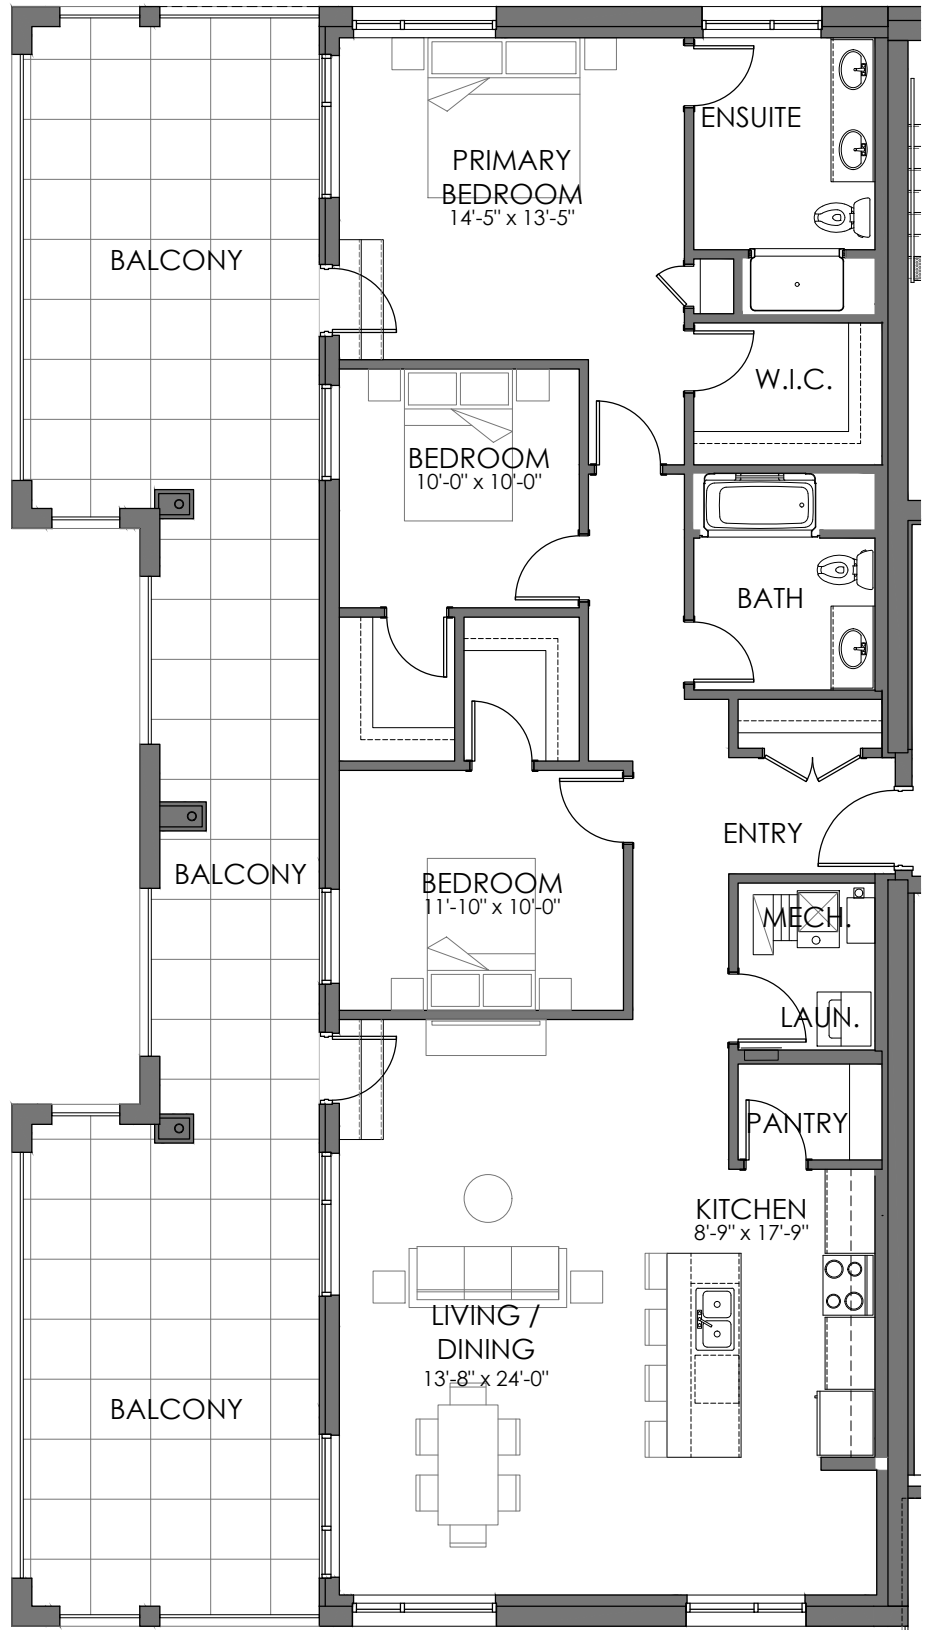

THE CAPTAIN - SUITE G

Three Bedroom / Two Bath

1,637 SF TOTAL

737 SF of Balcony

All dimensions, specifications and layouts are approximate only and are subject to change without notice. Tile patterns may vary. window size and location may vary. actual usable floor space may vary from stated floor area. Bulkheads required for mechanical purposes such as kitchen and washroom exhausts and heating and cooling ducts have not been indicated.