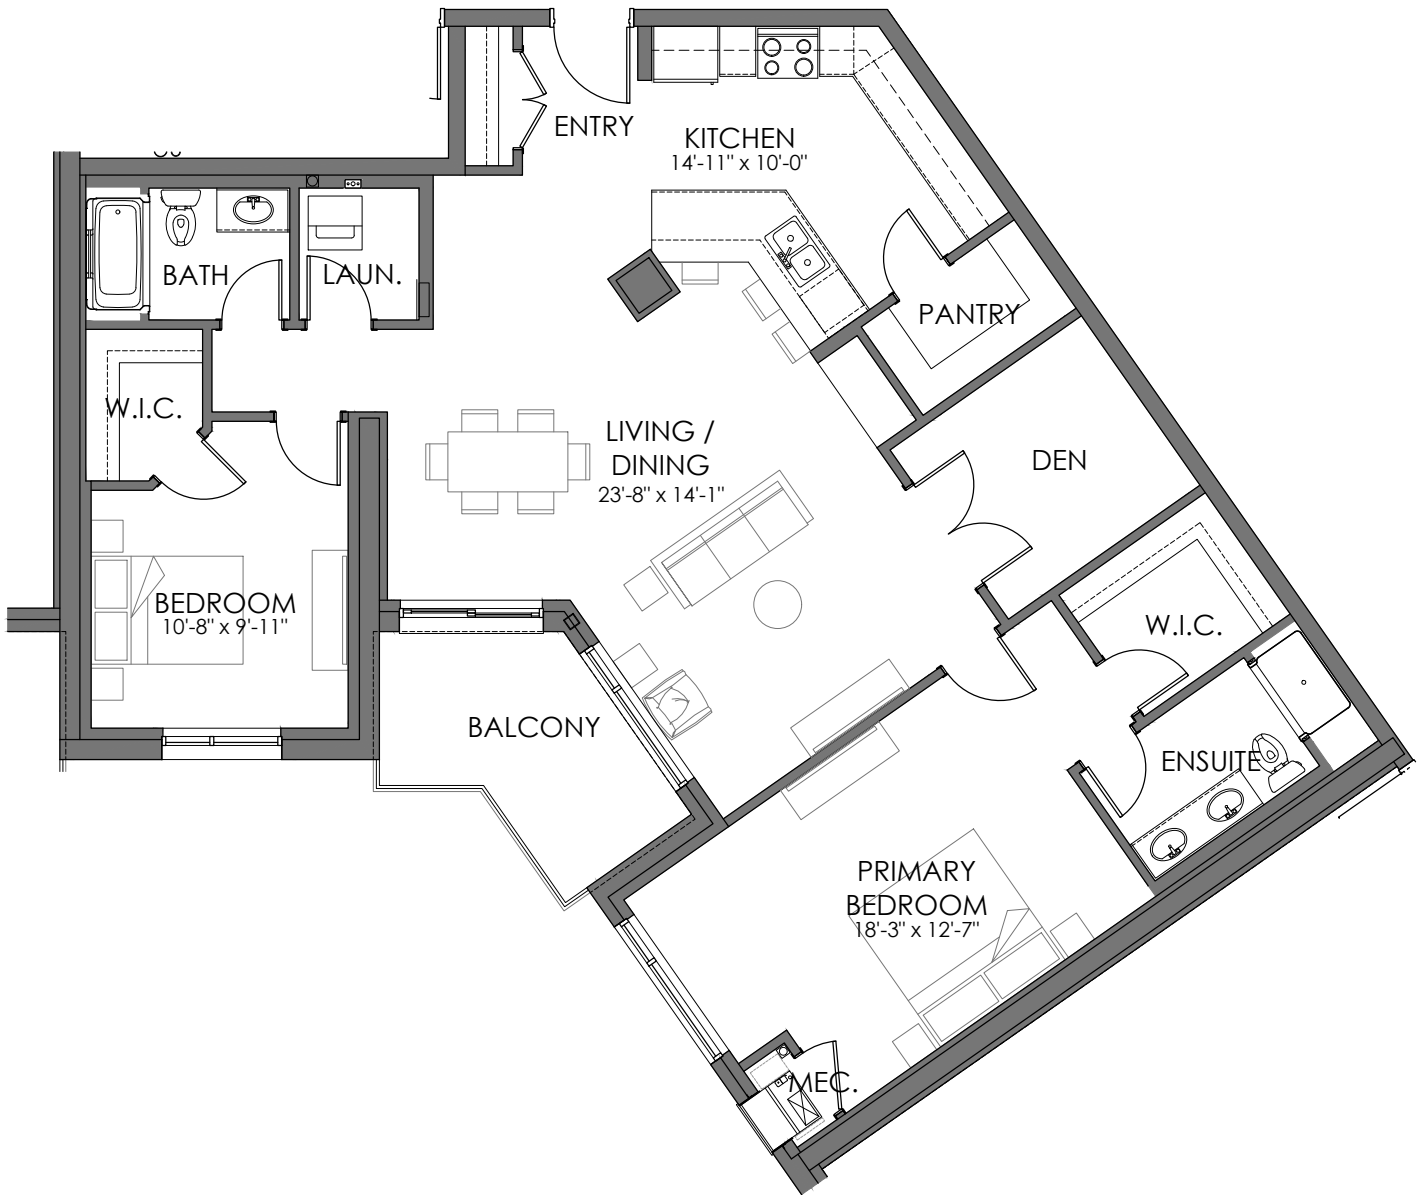

THE CATALINA - SUITE E

Two Bedroom + Den / Two Bath

1,544 SF TOTAL

91 SF of Balcony

All dimensions, specifications and layouts are approximate only and are subject to change without notice. Tile patterns may vary. window size and location may vary. actual usable floor space may vary from stated floor area. Bulkheads required for mechanical purposes such as kitchen and washroom exhausts and heating and cooling ducts have not been indicated.