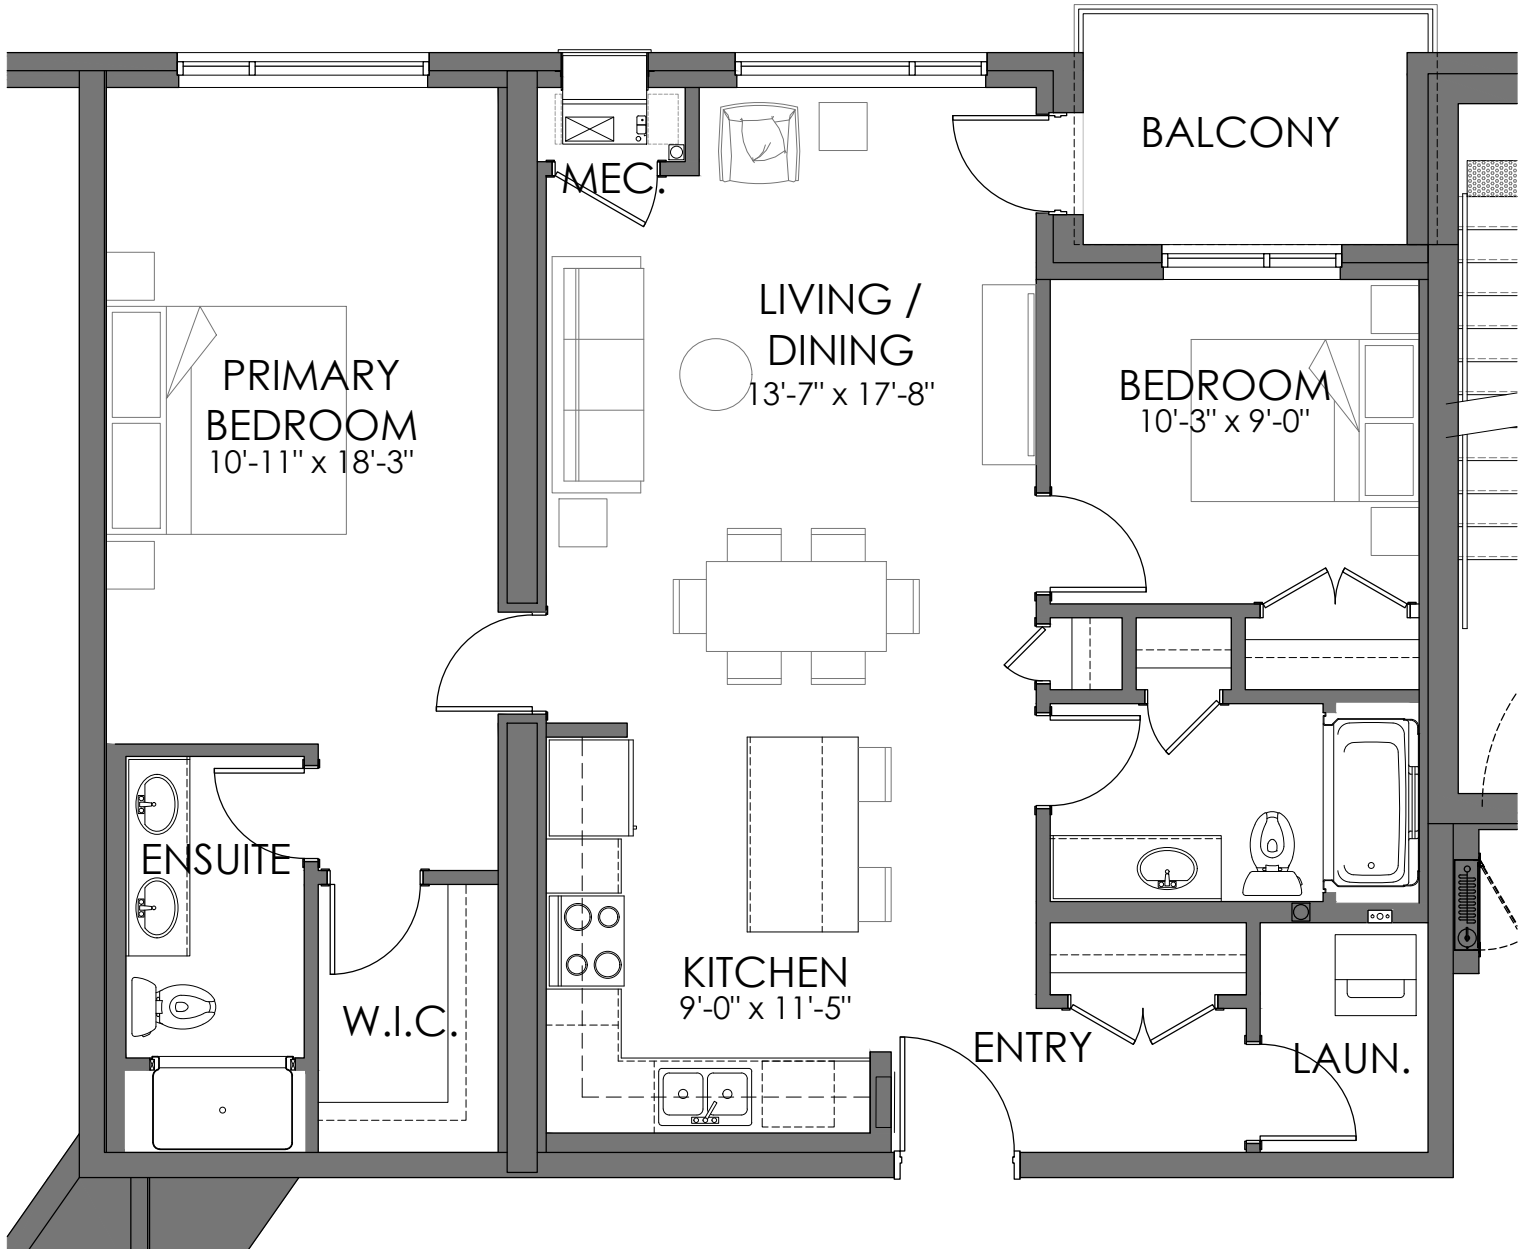

THE COMPASS - SUITE D2

Two Bedroom / Two Bath

1,137 SF TOTAL

61 SF of Balcony

All dimensions, specifications and layouts are approximate only and are subject to change without notice. Tile patterns may vary. window size and location may vary. actual usable floor space may vary from stated floor area. Bulkheads required for mechanical purposes such as kitchen and washroom exhausts and heating and cooling ducts have not been indicated.