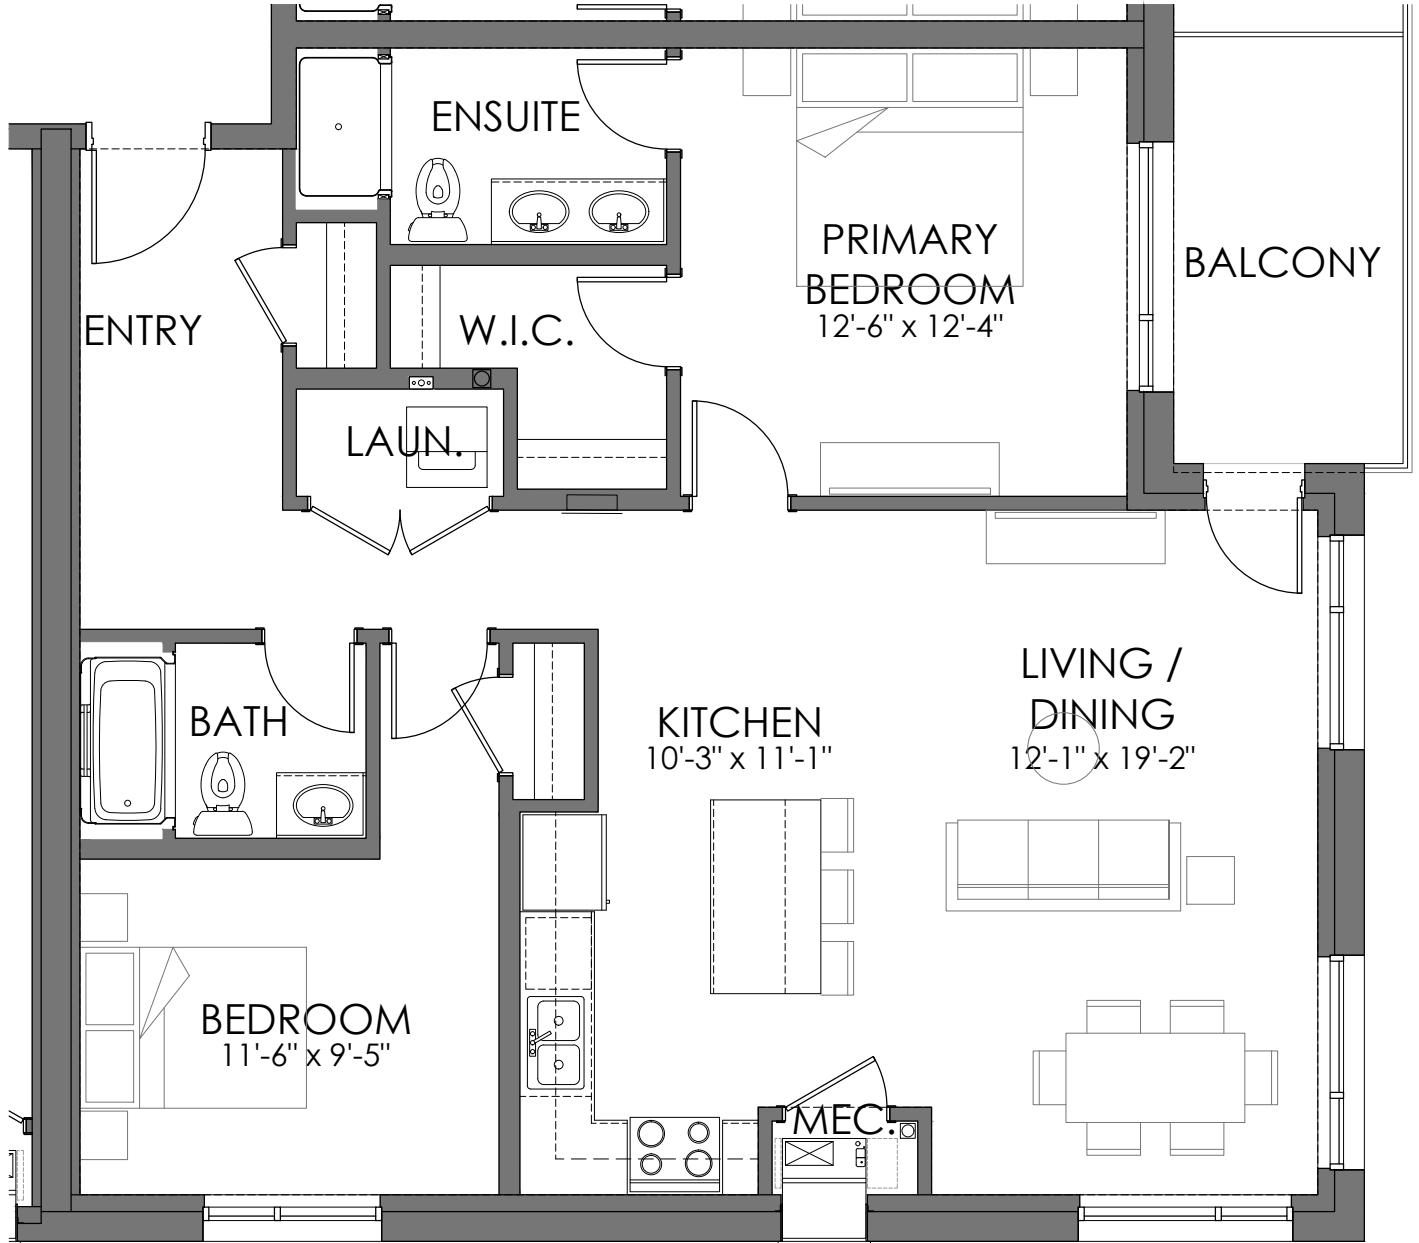

# THE LIGHTHOUSE - SUITE A2

Two Bedroom / Two Bath

**1,169 SF TOTAL**

80 SF of Balcony

All dimensions, specifications and layouts are approximate only and are subject to change without notice. Tile patterns may vary. window size and location may vary. actual usable floor space may vary from stated floor area. Bulkheads required for mechanical purposes such as kitchen and washroom exhausts and heating and cooling ducts have not been indicated.