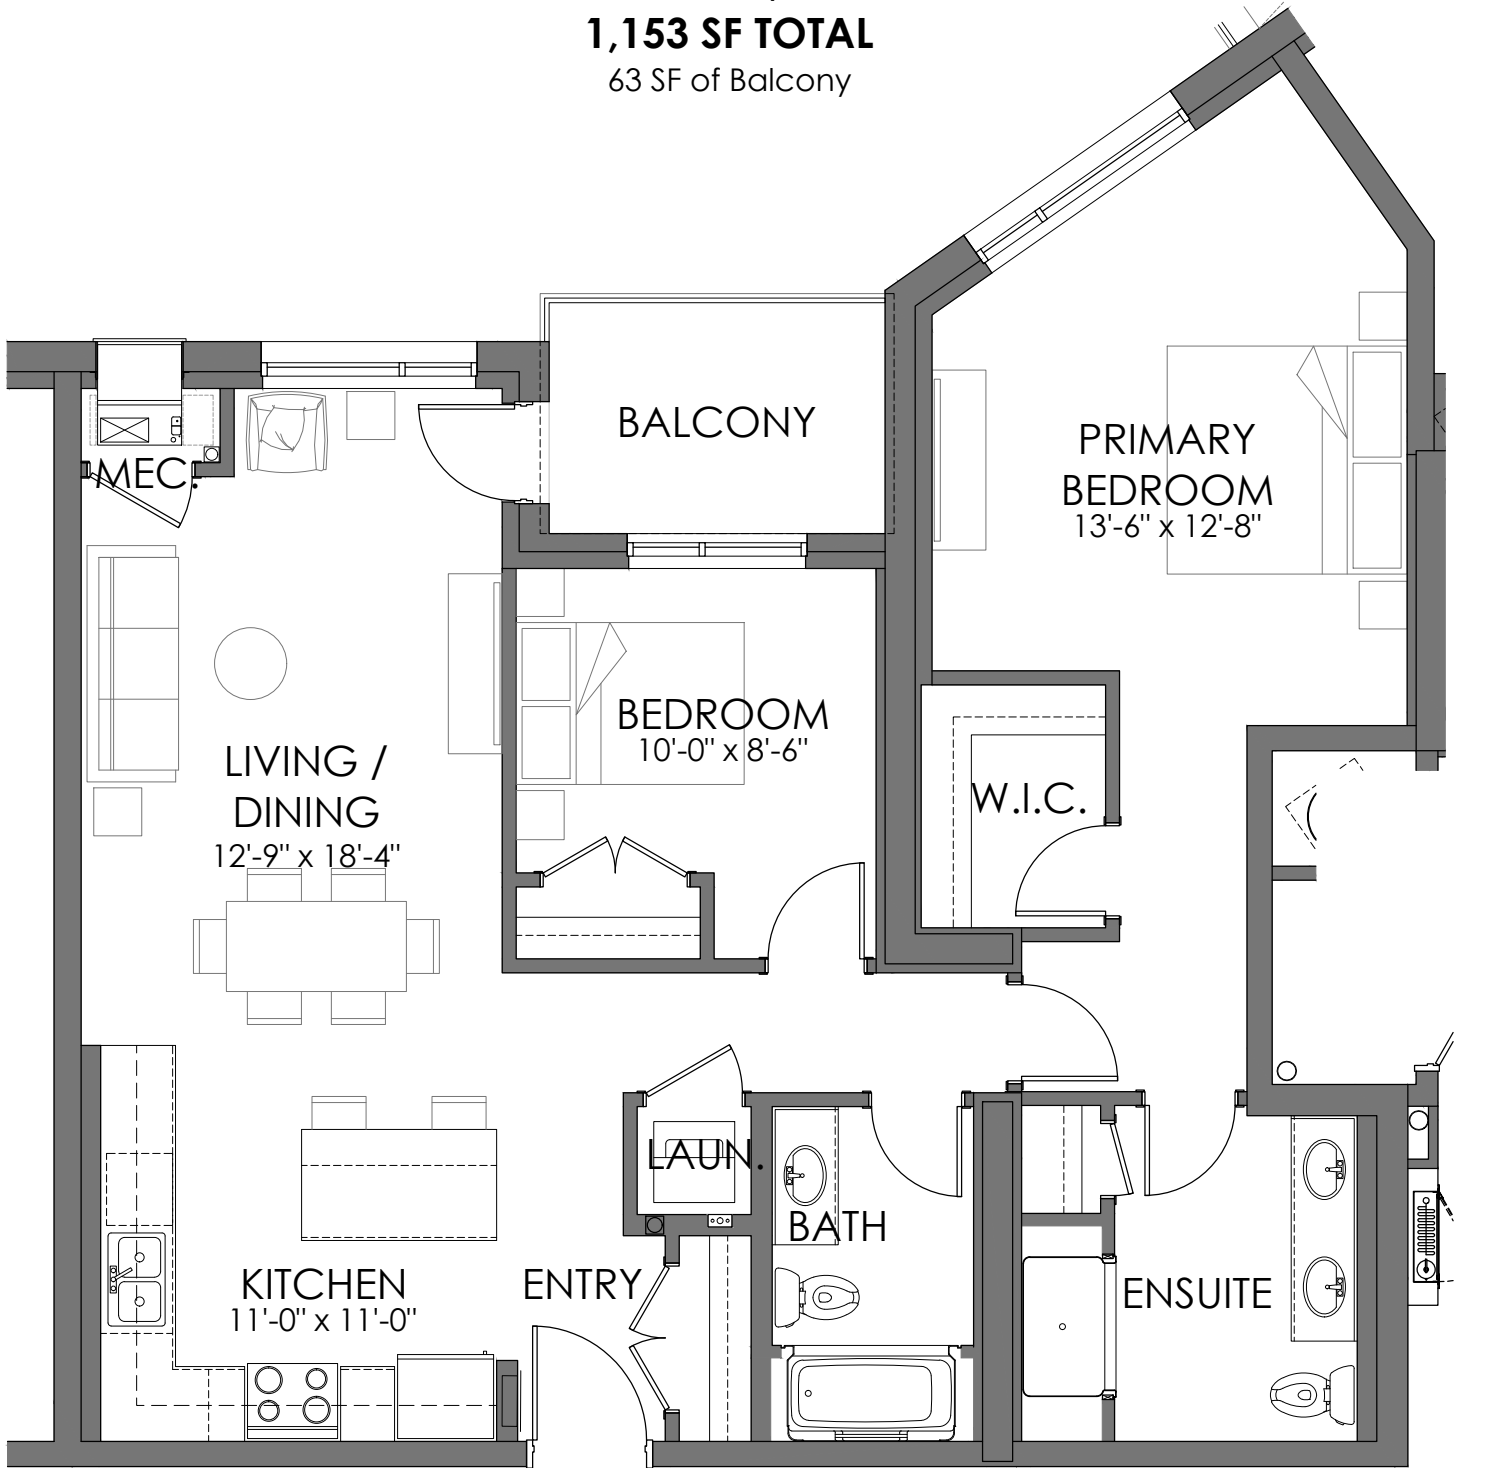

# THE PIER - SUITE D1

Two Bedroom / Two Bath

**1,153 SF TOTAL**

63 SF of Balcony

All dimensions, specifications and layouts are approximate only and are subject to change without notice. Tile patterns may vary. window size and location may vary. actual usable floor space may vary from stated floor area. Bulkheads required for mechanical purposes such as kitchen and washroom exhausts and heating and cooling ducts have not been indicated.