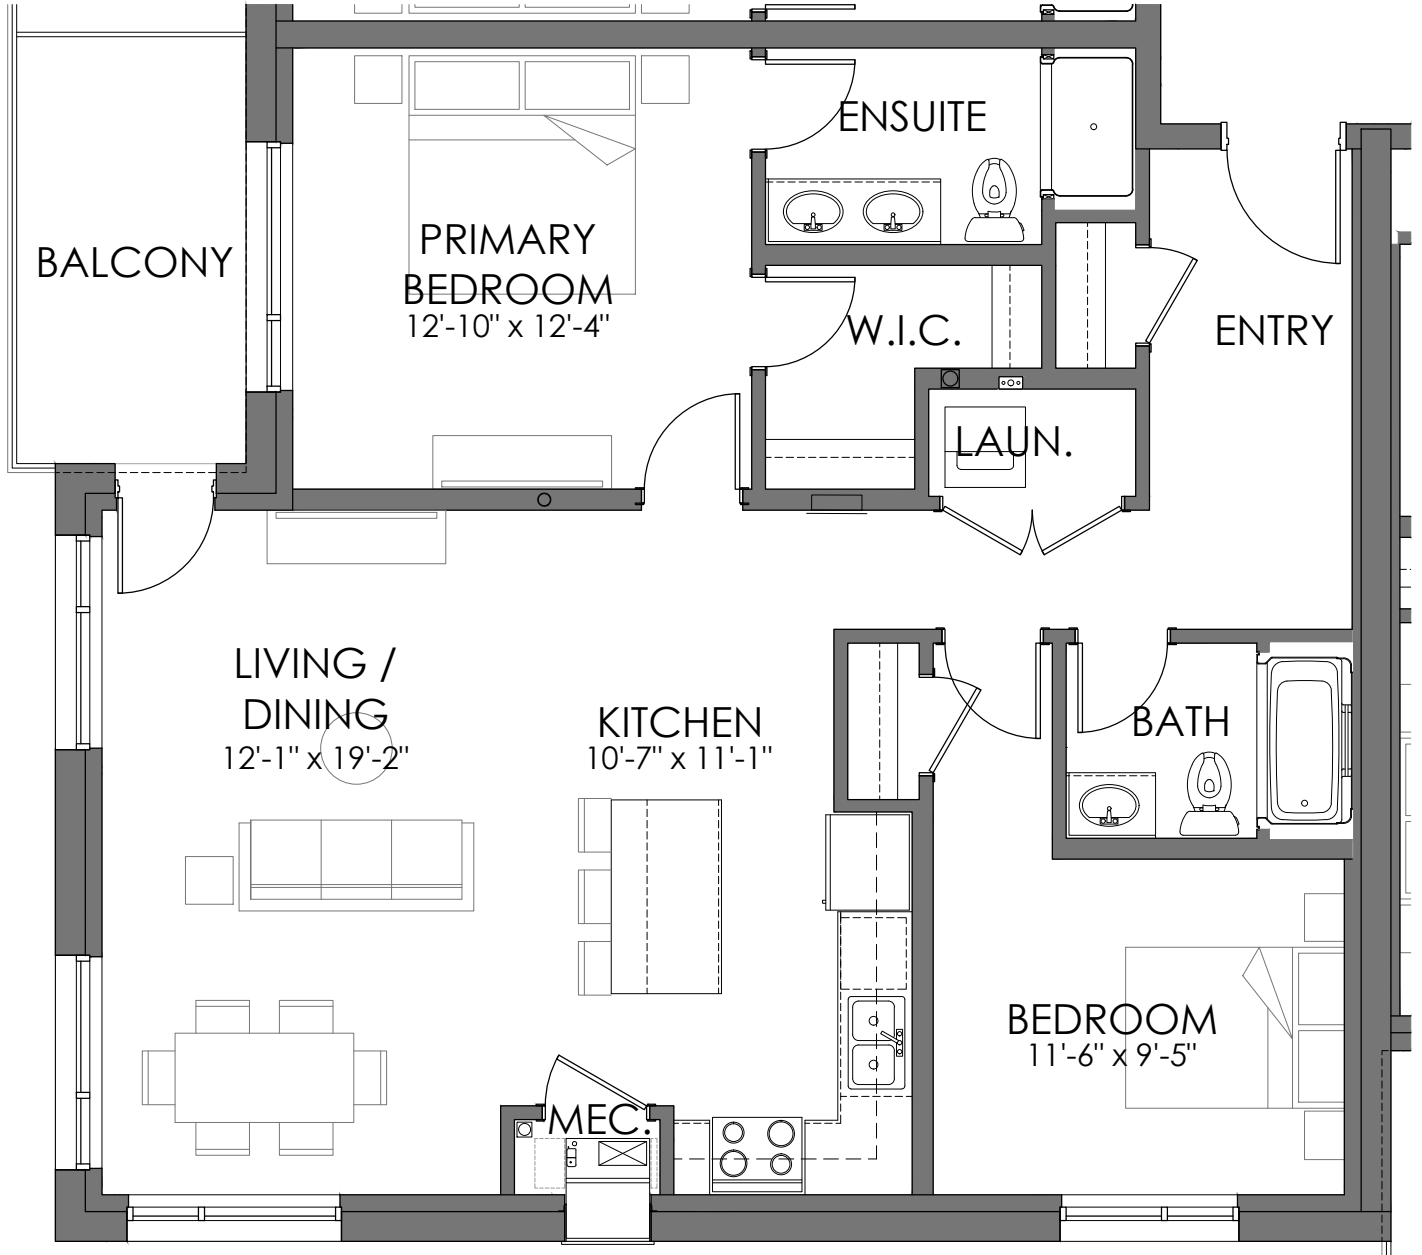

# THE VENETIAN - SUITE A1

Two Bedroom / Two Bath

**1,169 SF TOTAL**

80 SF of Balcony

All dimensions, specifications and layouts are approximate only and are subject to change without notice. Tile patterns may vary. window size and location may vary. actual usable floor space may vary from stated floor area. Bulkheads required for mechanical purposes such as kitchen and washroom exhausts and heating and cooling ducts have not been indicated.